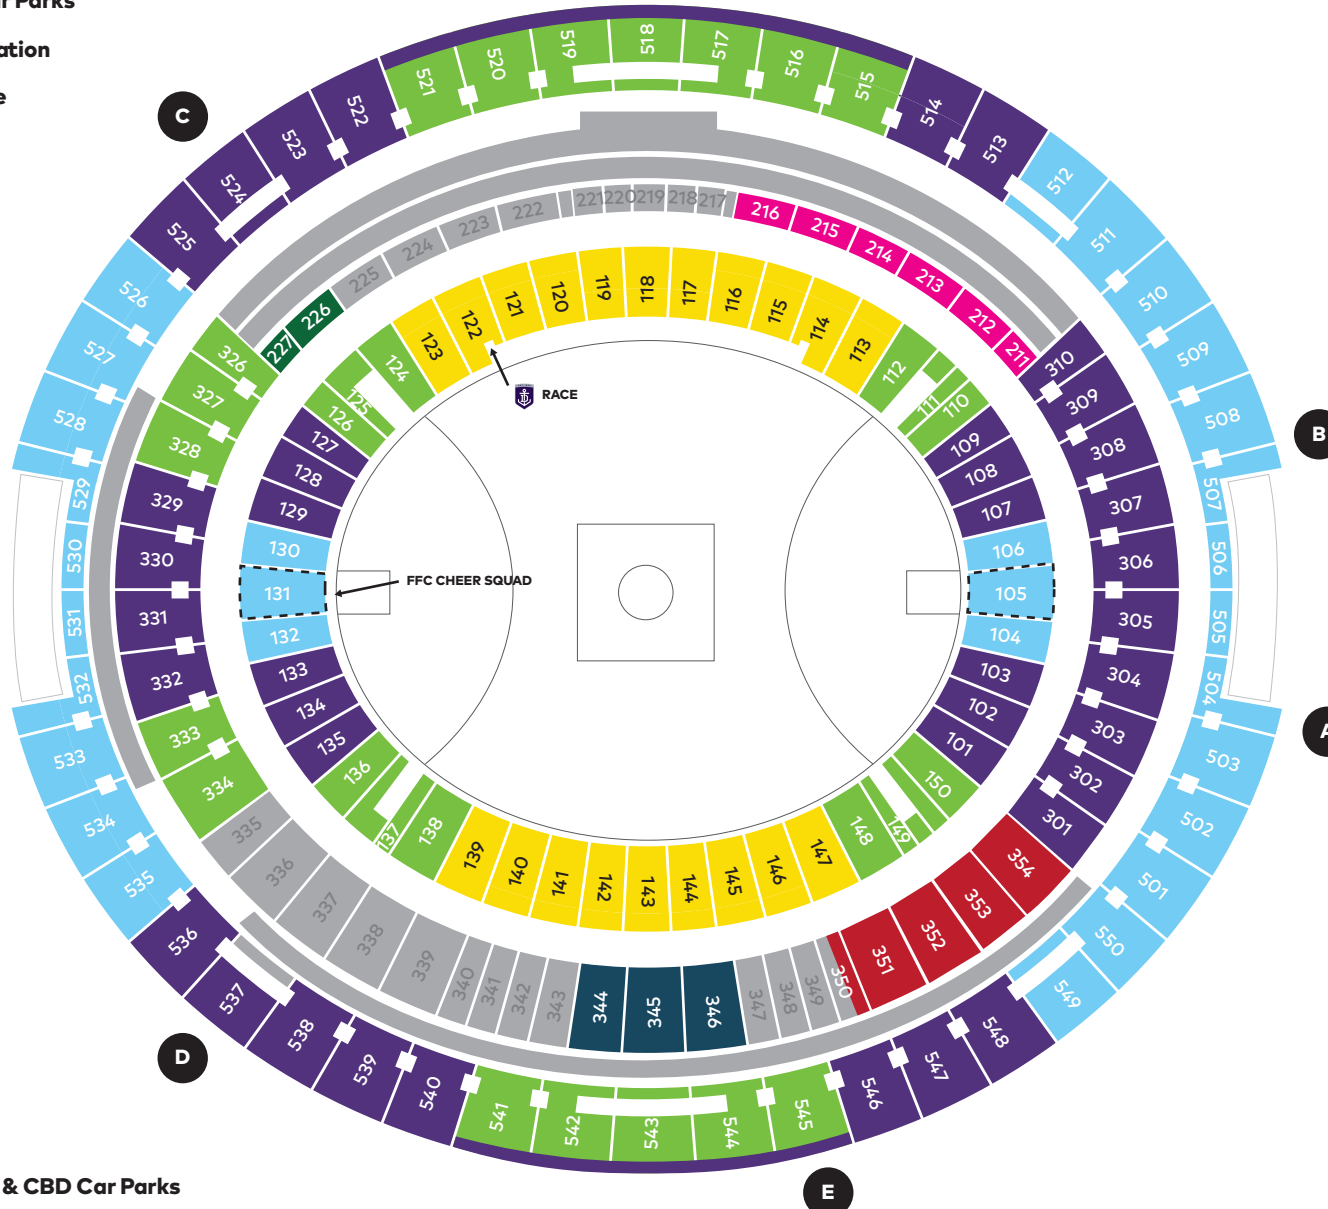

East Perth Car Parks

East Perth Station

Windan Bridge

LEGEND

- Pirate Life Pavilion
- Sports Lounge
- Platinum Terrace
- Premiership Terrace
- A Reserve
- B Reserve
- C Reserve
- D Reserve
- Unavailable
- Alcohol Free

Perth Stadium Station

Taxi

Swan River

East Perth & CBD Car Parks

Matagarup Bridge

Stadium Bus Station

Gates

Map not to scale, subject to change